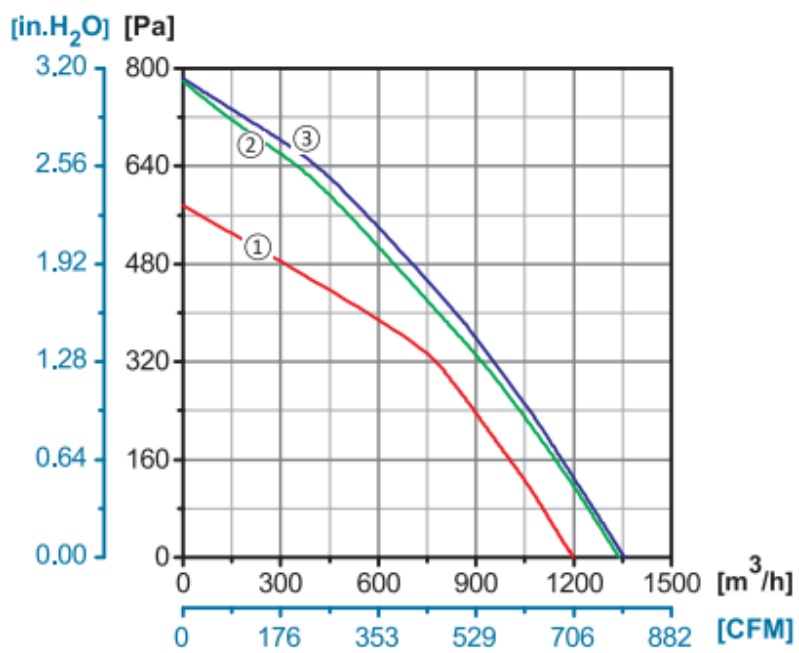

Diameter: 225MM

P-Q Curve(s)

Name: AC Backward-curved Centrifugal Fans

Voltage Input: Single-phase 220V/230V,50Hz

Power: 137 Watt

Speed: 2790Rpm

Diameter  $\Phi$ : 225mm

Air Flow : 1250 m<sup>3</sup>/h

Current: 0.63A

Noise : 77dB

Ambient Temperature : -30°C/+60°C

Blades Material: Plastic

Rotor Material: Aluminum Die-casting

Insulation Class: F

Store Temperature : -40°C/+80°C

Approvals: CCC, CE