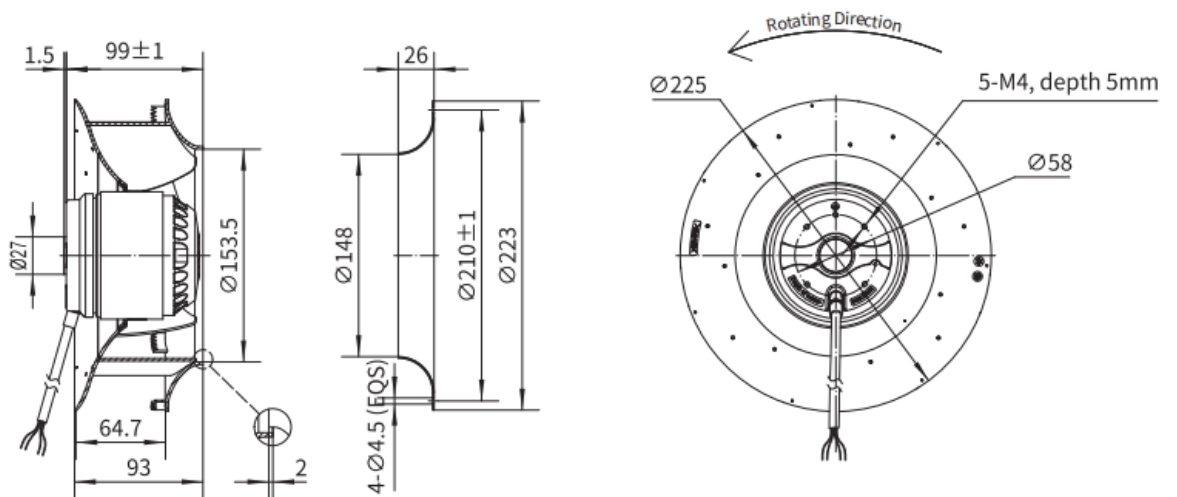

Diameter: 225MM

P-Q Curve(s)

Name: AC Backward-curved Centrifugal Fans

Voltage Input: Single-phase 220V/230V,50Hz

Power: 137 Watt

Speed: 2790Rpm

Diameter  $\Phi$ : 225mm

Air Flow : 1250 m<sup>3</sup>/h

Current: 0.63A

Noise : 77dB

Ambient Temperature : -30°C/+60°C

Blades Material: Plastic

Rotor Material: Aluminum Die-casting

Insulation Class: F

Store Temperature : -40°C/+80°C

Approvals: CCC, CE